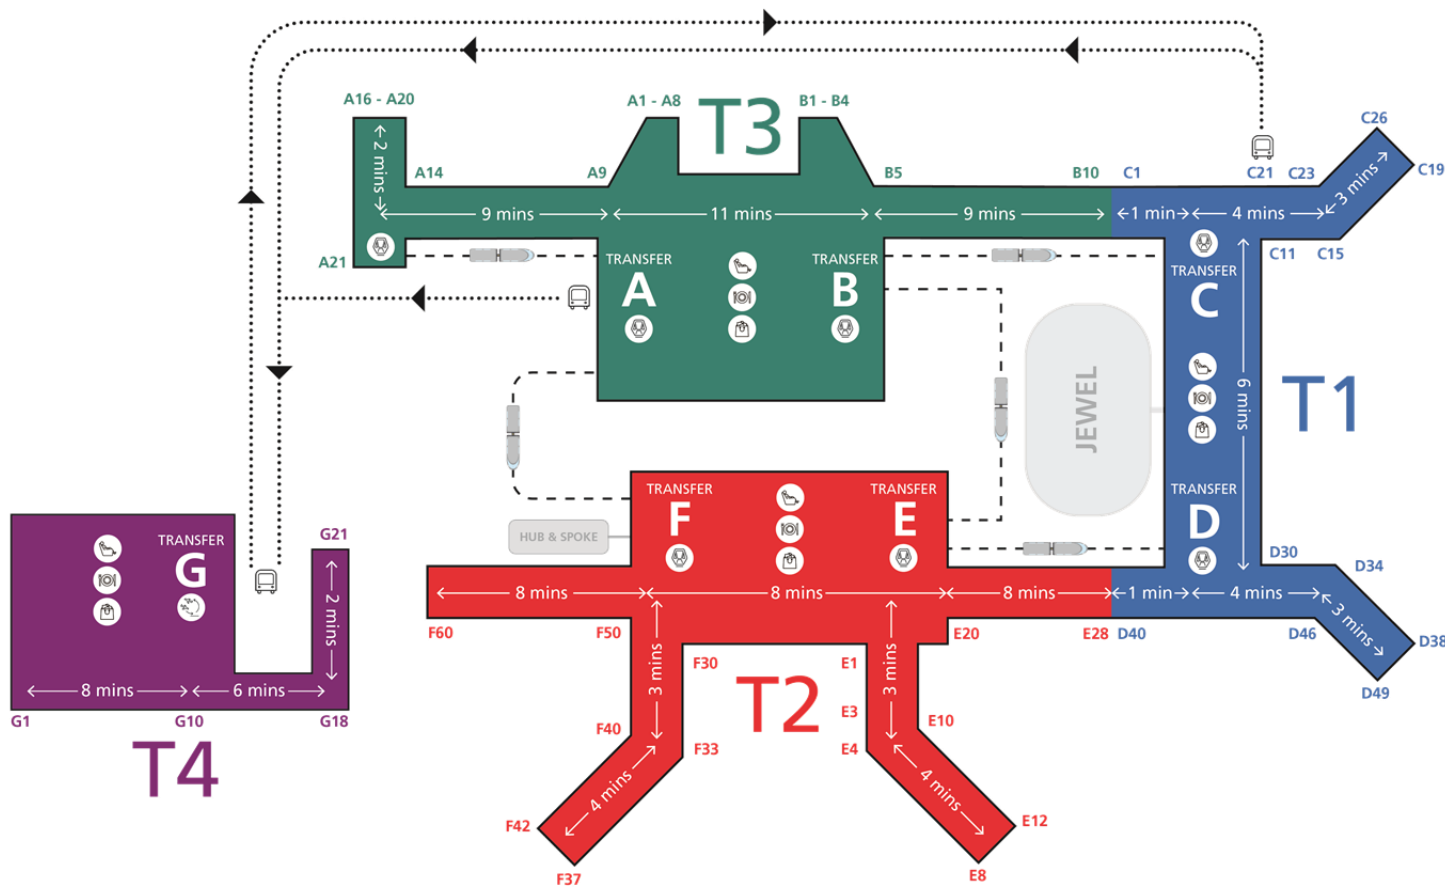

SINGAPORE CHANGI AIRPORT

TRANSFERS BETWEEN TERMINALS WITHIN TRANSIT AREA

LEGEND

- FOOD
- LOUNGE
- SHOPPING
- T4 SHUTTLE BUS
- SKYTRAIN
- WALKING TIME

Terminals 1, 2 and 3 are connected by Skytrain

T1 ↔ T2

- Transfers D ↔ E: Operates 0430-0130 hrs daily

T1 ↔ T3

- Transfers C ↔ B: Operates 0430-0130 hrs daily

T2 ↔ T3

- Transfers E ↔ B: Operates 0430-0130 hrs daily
- Transfers F ↔ A: Operates 0500-0200 hrs daily

Terminals 1/2/3 are connected to Terminal 4 by bus

T1/2/3 ↔ T4

- Shuttle bus from T1 (Gate C21) and T3 (Immigration Hall A) operates 24 hrs daily