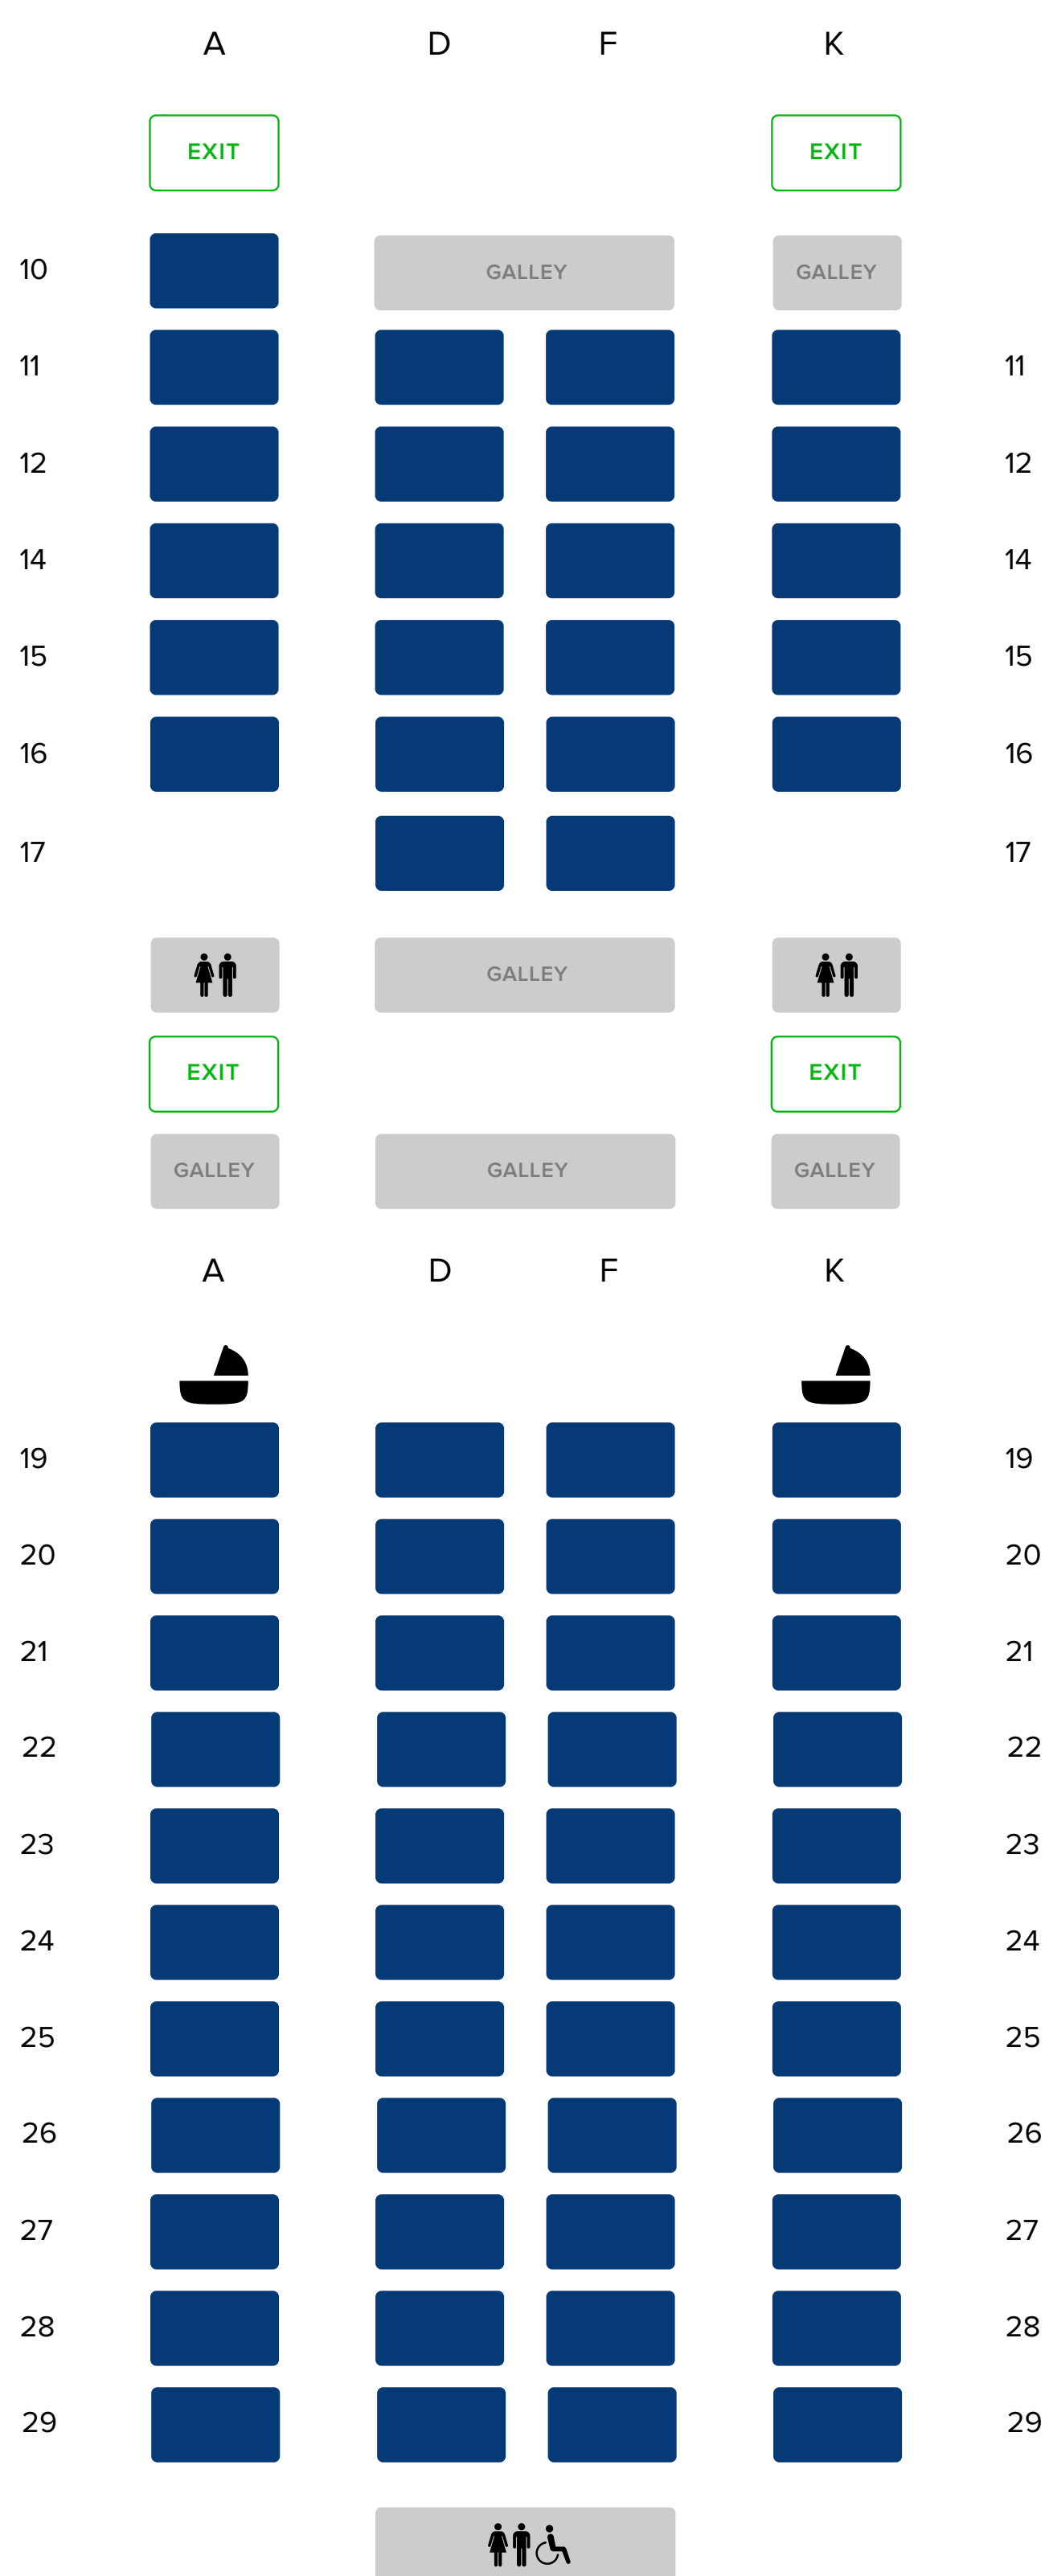

# Airbus 350 - 900

Ultra Long Range

**Business Class - J**  
67 seats

-  Business Class Seat
-  Bassinet

**Premium Economy Class - S**  
94 seats

-  Solo Seat
-  Extra Legroom Seat
-  Premium Economy Class Seat
-  Bassinet

\* The number of Extra Legroom Seats may vary on flights. Refer to the actual seat map during booking for the most up-to-date information.

This seat plan is not to scale.