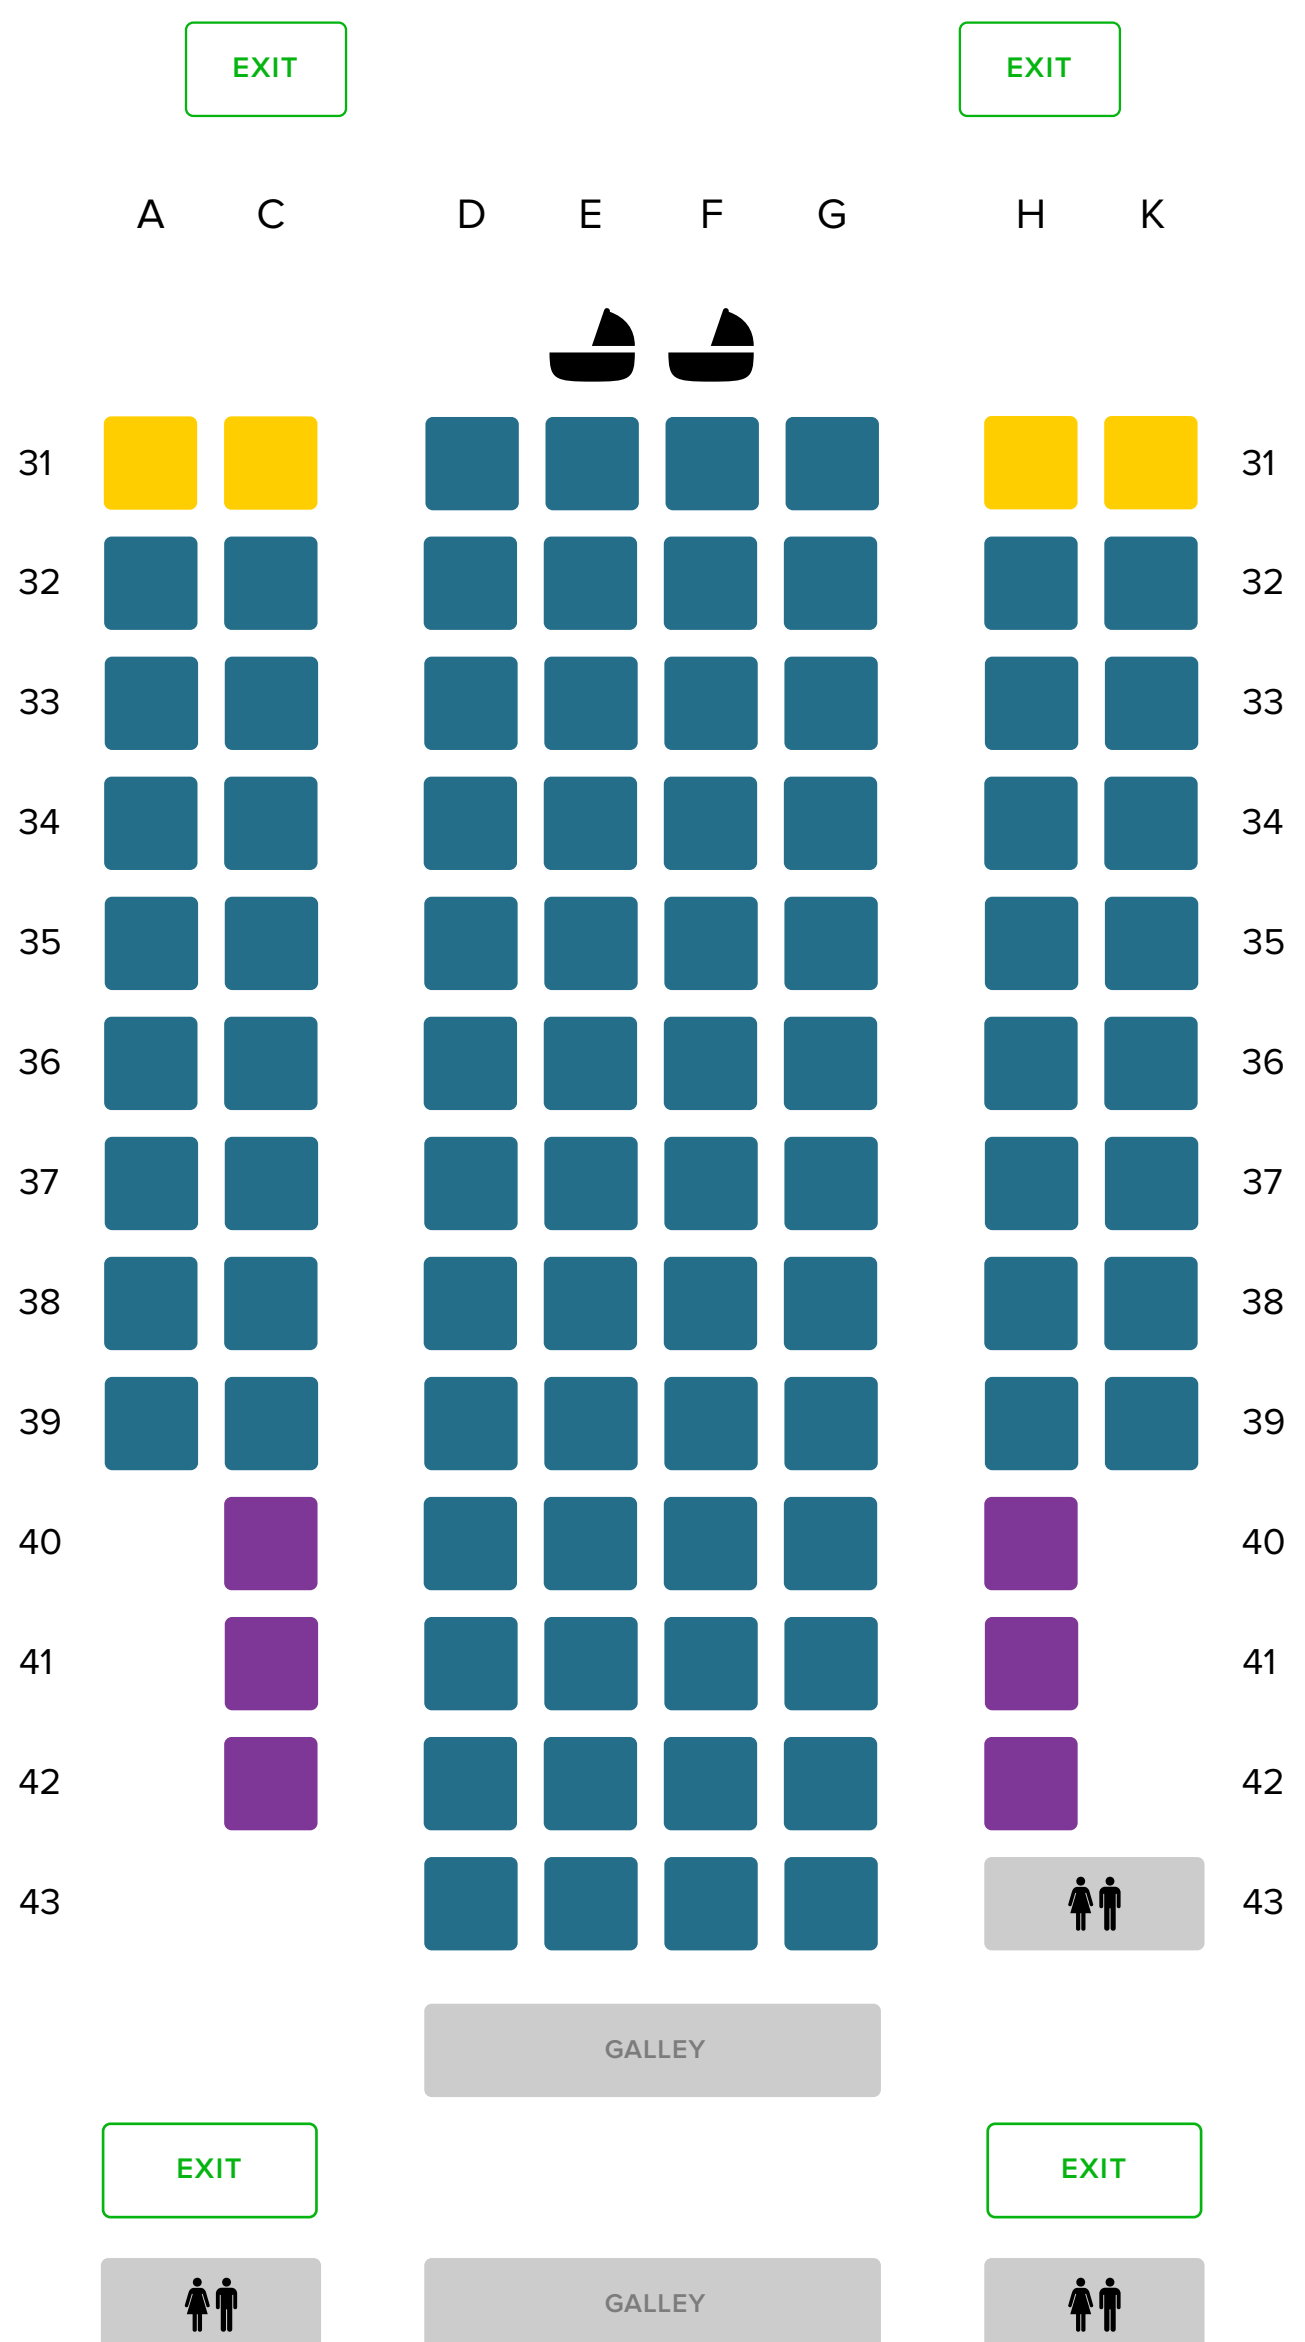

# Airbus 350 - 900

Ultra Long Range

**Business Class - J**  
67 seats

-  Business Class Seat
-  Bassinet

**Premium Economy Class - S**  
94 seats

-  Solo Seat
-  Extra Legroom Seat
-  Premium Economy Class Seat
-  Bassinet

\* The number of Extra Legroom Seats may vary on flights. Refer to the actual seat map during booking for the most up-to-date information.

This seat plan is not to scale.