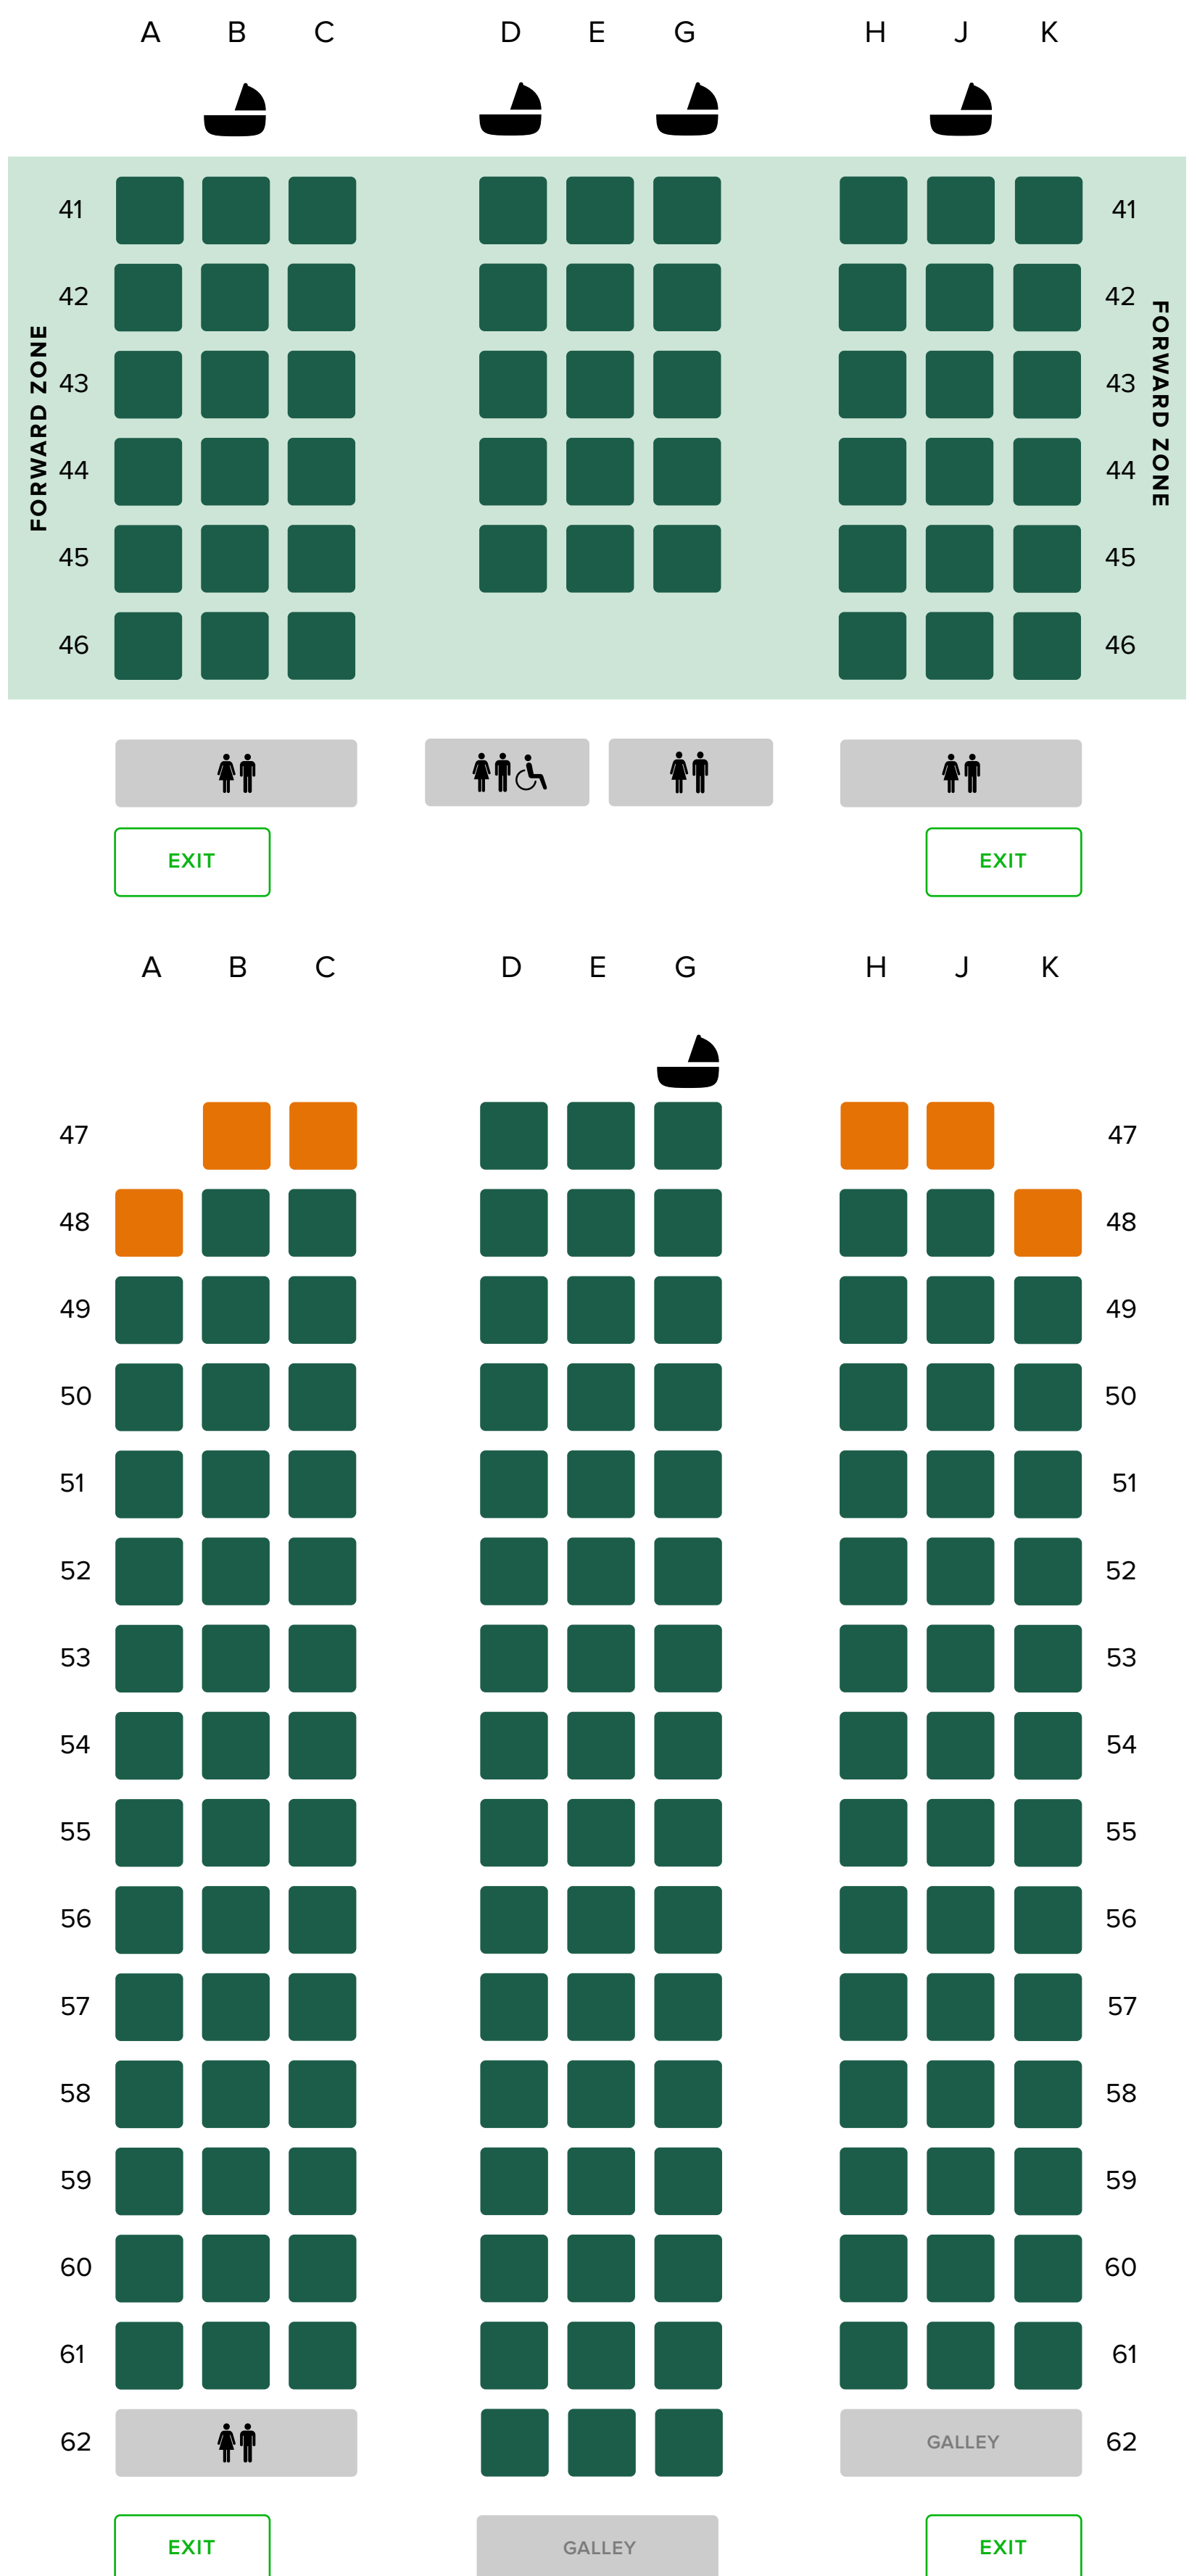

Airbus 350 - 900

Business Class - J

42 seats

-  Business Class Seat
-  Bassinet

Premium Economy Class - S

24 seats

-  Extra Legroom Seat
-  Premium Economy Class Seat
-  Bassinet

* The number of Extra Legroom Seats may vary on flights. Refer to the actual seat map during booking for the most up-to-date information.

Economy Class - Y

187 seats

-  Extra Legroom Seat
-  Forward Zone Seat
-  Standard Seat
-  Bassinet
-  Windowless

* The number of Extra Legroom Seats may vary on flights. Refer to the actual seat map during booking for the most up-to-date information.

* All Economy Class aisle seats (except front row seats) have movable armrests for passengers with reduced mobility.

This seat plan is not to scale.