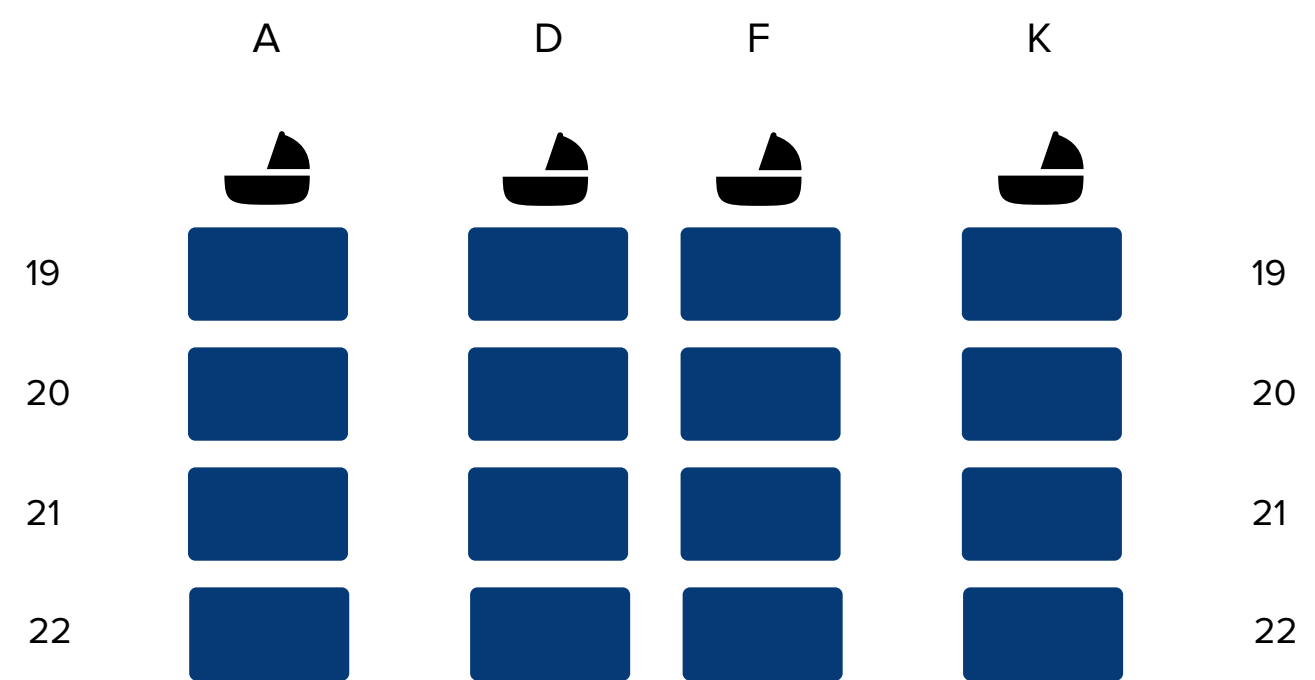

Airbus 350 - 900

Business Class - J

42 seats

-  Business Class Seat
-  Bassinet

Premium Economy Class - S

24 seats

-  Extra Legroom Seat
-  Premium Economy Class Seat
-  Bassinet

* The number of Extra Legroom Seats may vary on flights. Refer to the actual seat map during booking for the most up-to-date information.

Economy Class - Y

187 seats

-  Extra Legroom Seat
-  Forward Zone Seat
-  Standard Seat
-  Bassinet
-  Windowless

* The number of Extra Legroom Seats may vary on flights. Refer to the actual seat map during booking for the most up-to-date information.

* All Economy Class aisle seats (except front row seats) have movable armrests for passengers with reduced mobility.

This seat plan is not to scale.