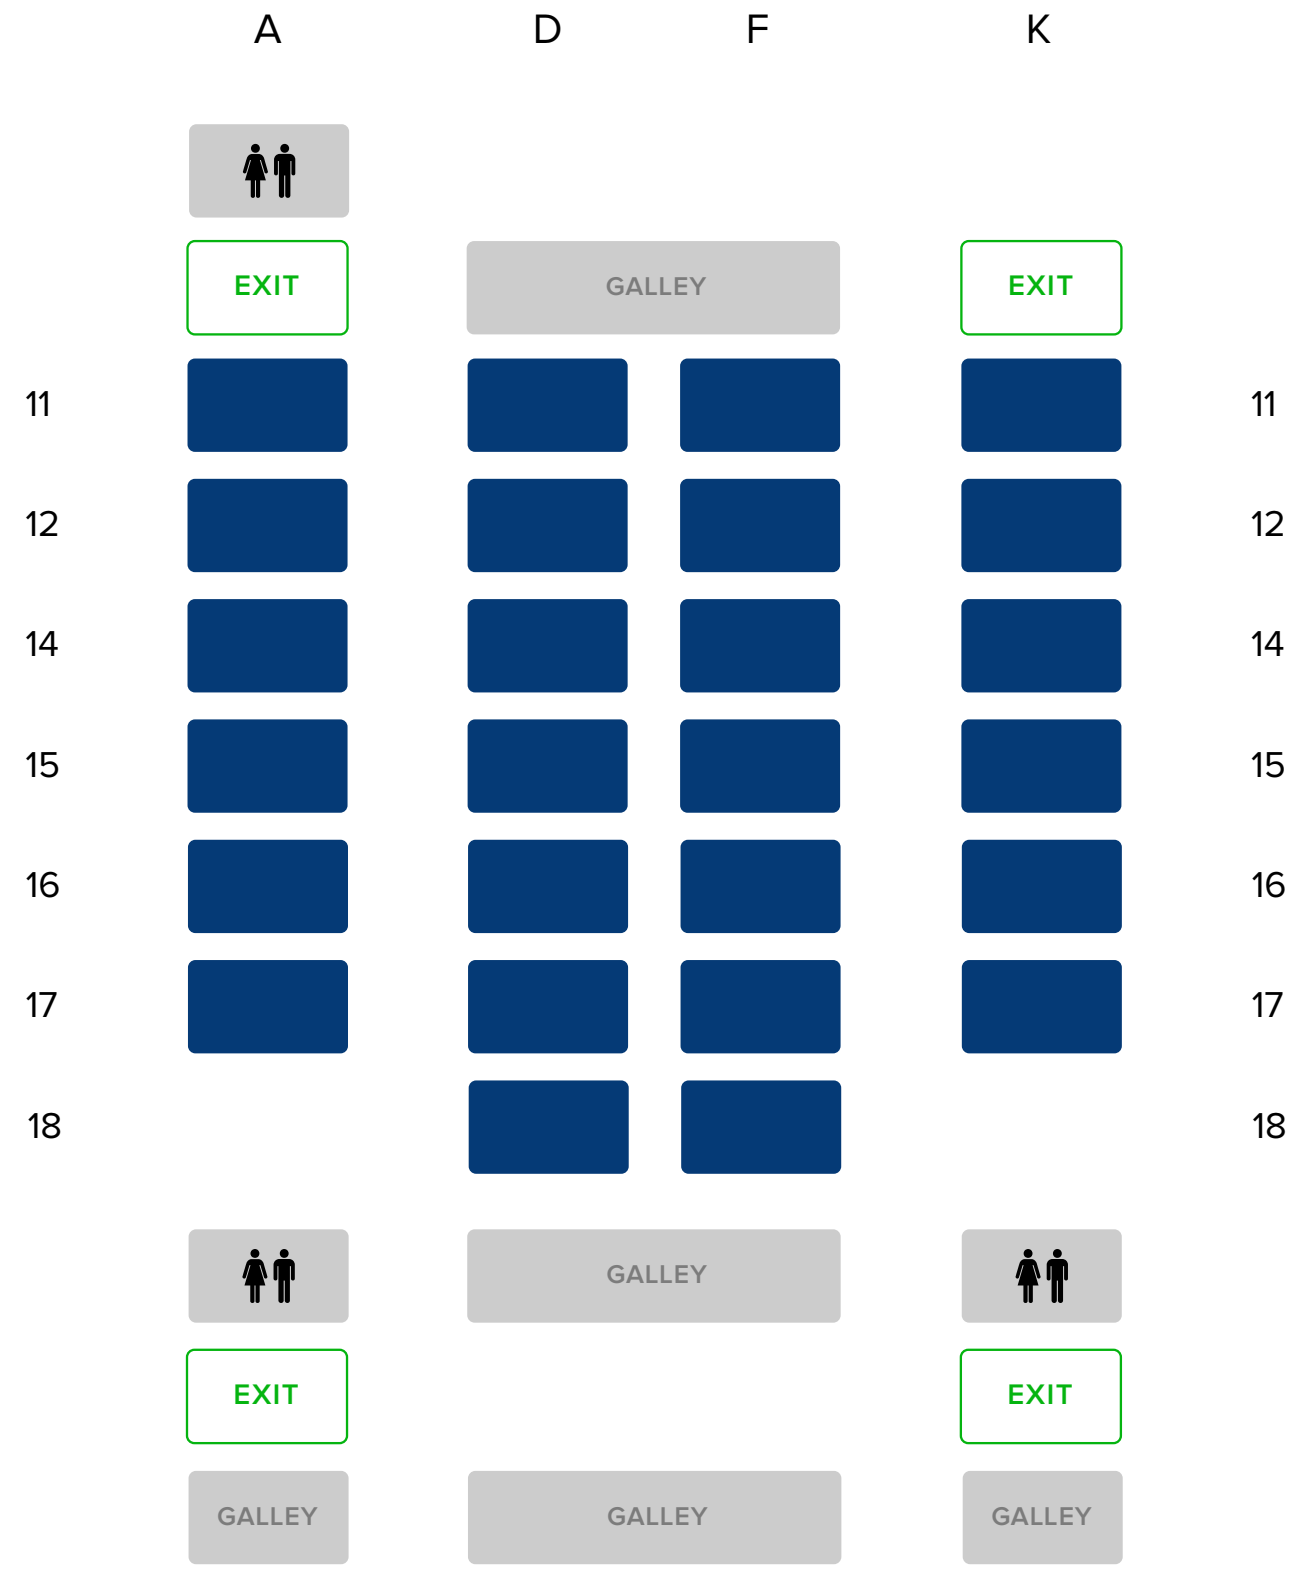

Airbus 350 - 900

Business Class - J

42 seats

-  Business Class Seat
-  Bassinet

Premium Economy Class - S

24 seats

-  Extra Legroom Seat
-  Premium Economy Class Seat
-  Bassinet

* The number of Extra Legroom Seats may vary on flights. Refer to the actual seat map during booking for the most up-to-date information.

Economy Class - Y

187 seats

-  Extra Legroom Seat
-  Forward Zone Seat
-  Standard Seat
-  Bassinet
-  Windowless

* The number of Extra Legroom Seats may vary on flights. Refer to the actual seat map during booking for the most up-to-date information.

* All Economy Class aisle seats (except front row seats) have movable armrests for passengers with reduced mobility.

This seat plan is not to scale.