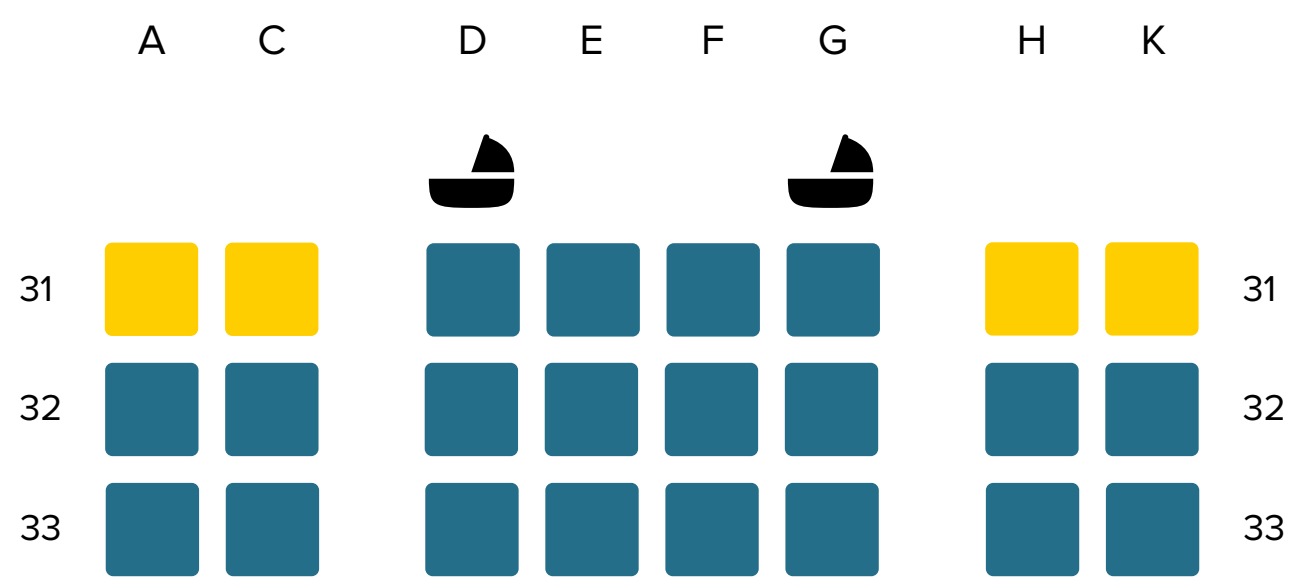

Airbus 350 - 900

Business Class - J

42 seats

-  Business Class Seat
-  Bassinet

Premium Economy Class - S

24 seats

-  Extra Legroom Seat
-  Premium Economy Class Seat
-  Bassinet

* The number of Extra Legroom Seats may vary on flights. Refer to the actual seat map during booking for the most up-to-date information.

Economy Class - Y

187 seats

-  Extra Legroom Seat
-  Forward Zone Seat
-  Standard Seat
-  Bassinet
-  Windowless

* The number of Extra Legroom Seats may vary on flights. Refer to the actual seat map during booking for the most up-to-date information.

* All Economy Class aisle seats (except front row seats) have movable armrests for passengers with reduced mobility.

This seat plan is not to scale.